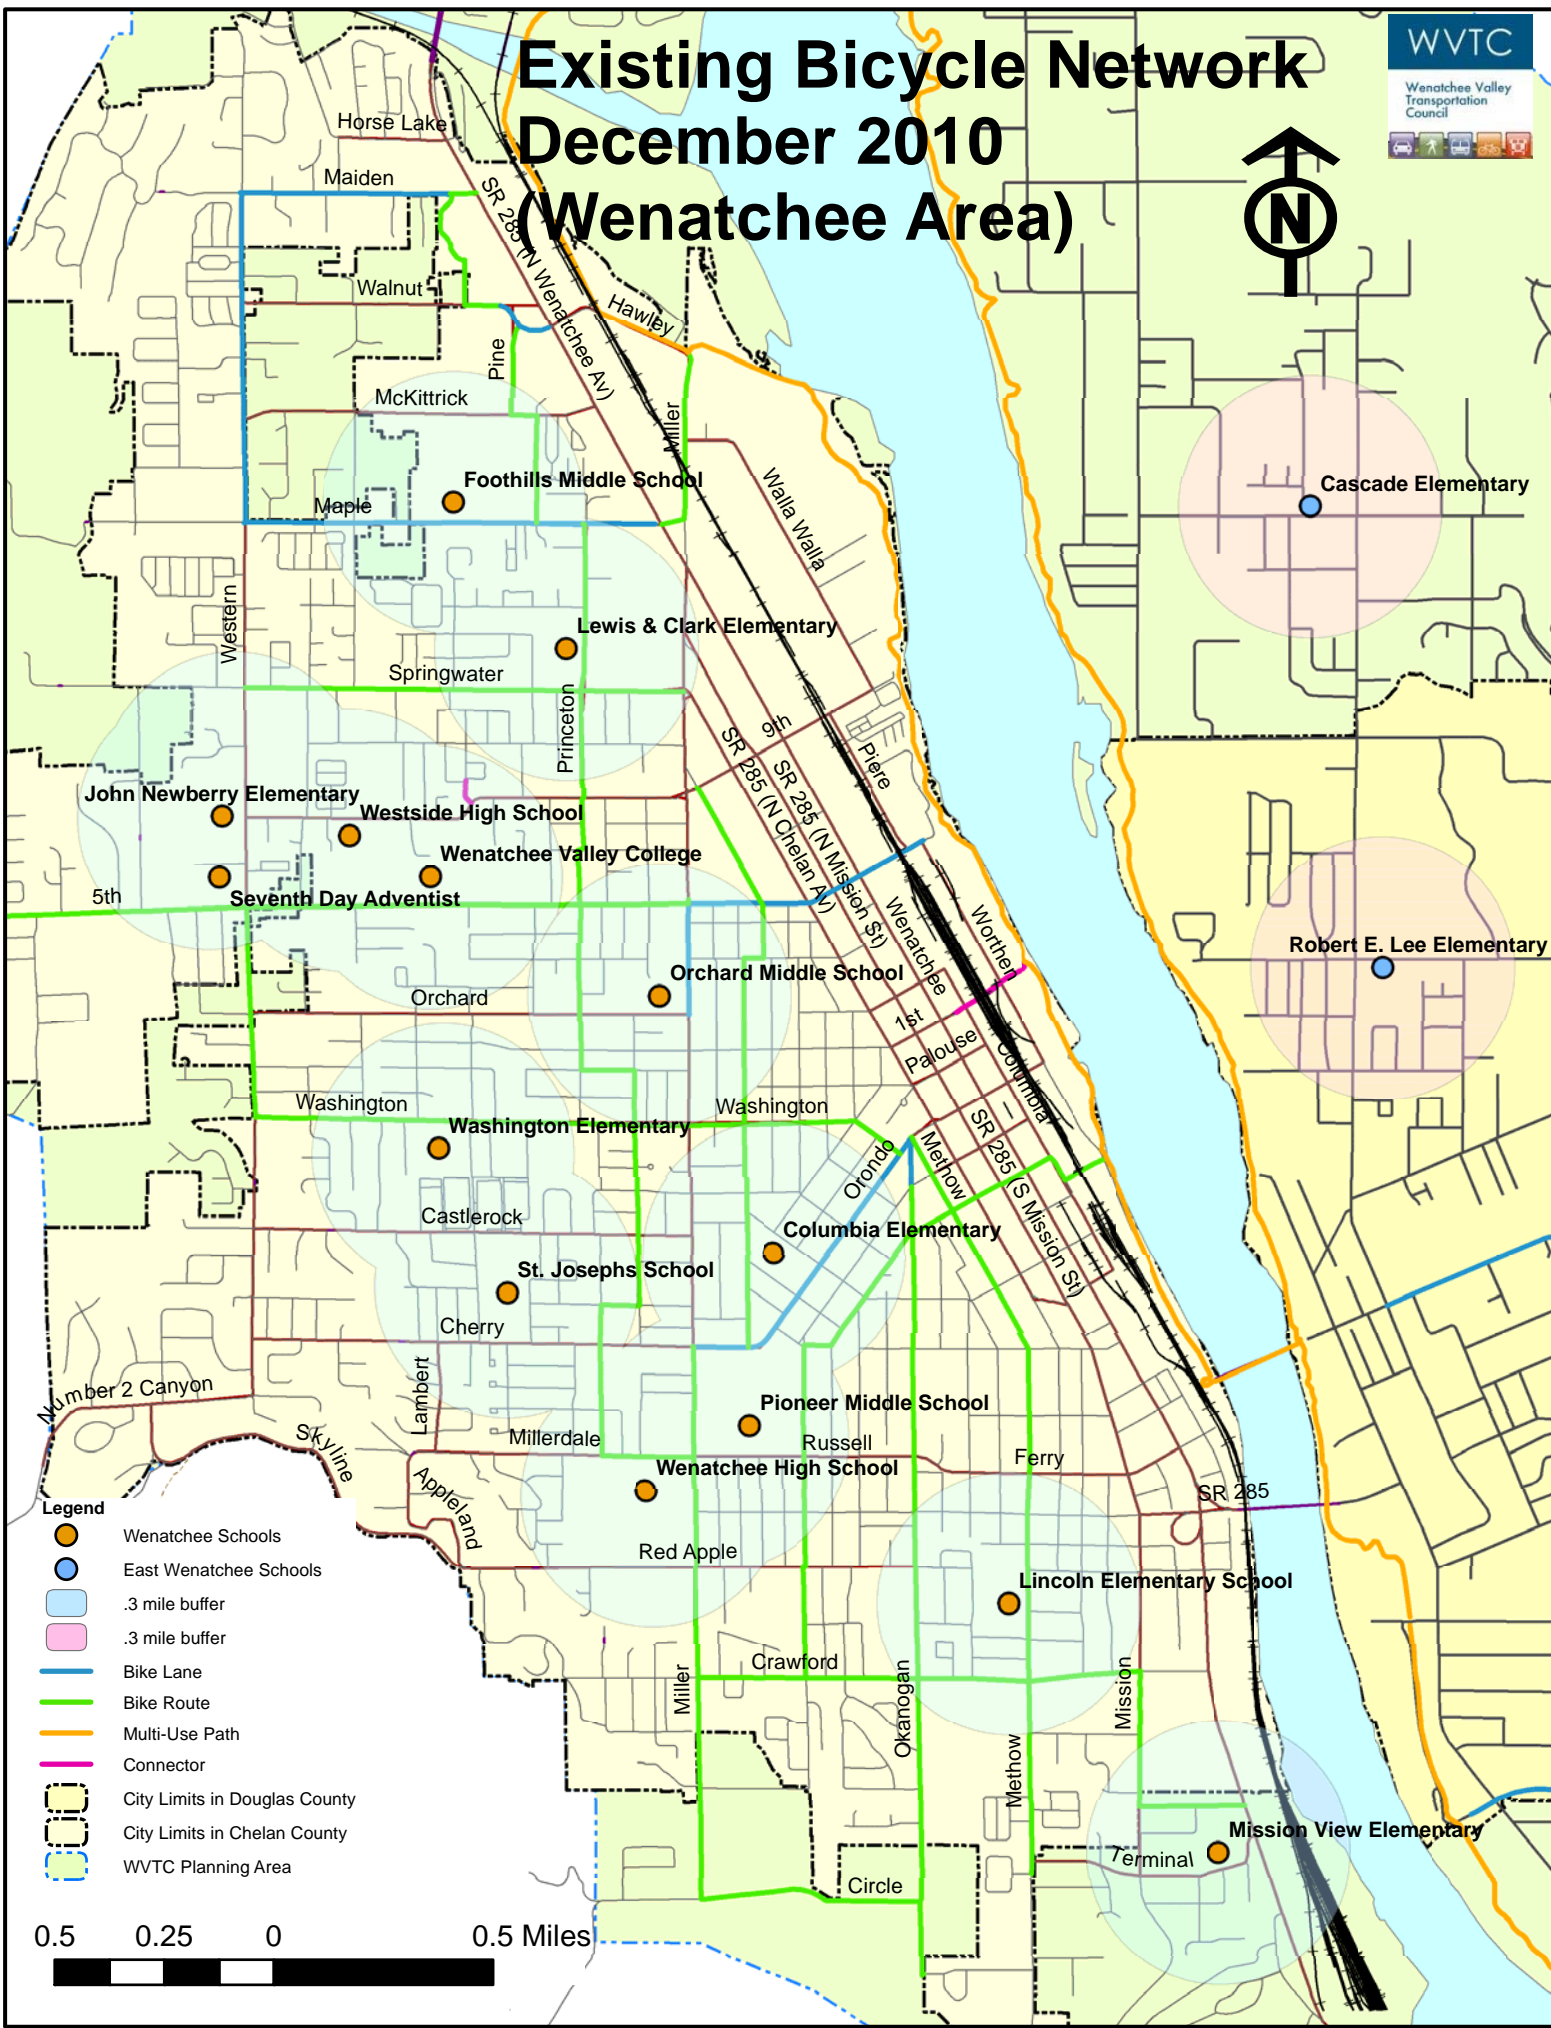

Existing Bicycle Network December 2010 (Wenatchee Area)

- Legend**
- Wenatchee Schools
 - East Wenatchee Schools
 - .3 mile buffer
 - .3 mile buffer
 - Bike Lane
 - Bike Route
 - Multi-Use Path
 - Connector
 - City Limits in Douglas County
 - City Limits in Chelan County
 - WVTC Planning Area

- Horse Lake
- Maiden
- Walnut
- Pine
- McKittrick
- Maple
- Foothills Middle School
- Lewis & Clark Elementary
- Springwater
- John Newberry Elementary
- Westside High School
- Wenatchee Valley College
- Seventh Day Adventist
- Orchard
- Orchard Middle School
- Washington
- Washington Elementary
- Castlerock
- St. Josephs School
- Cherry
- Pioneer Middle School
- Wenatchee High School
- Red Apple
- Lincoln Elementary School
- Miller
- Crawford
- Okanogan
- Methow
- Mission
- Mission View Elementary
- Terminal
- Cascade Elementary
- Robert E. Lee Elementary